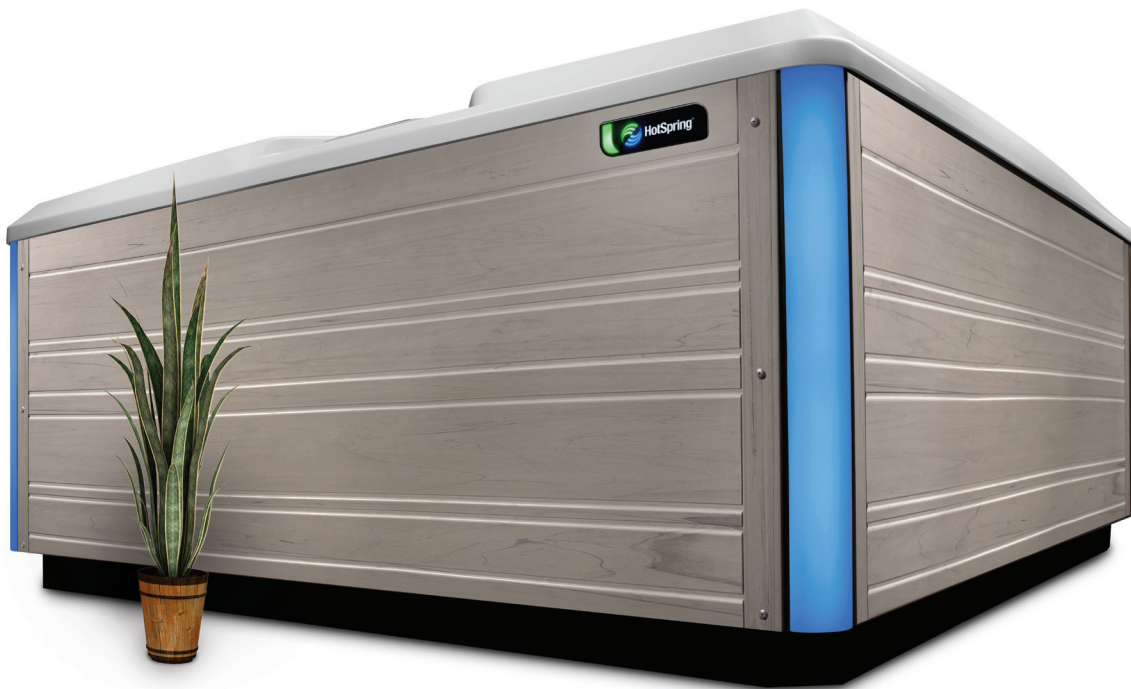

LIMELIGHT® COLLECTION

PULSE®

7

People

49

Jets

Open

Seating

230

Voltage

7'5" x 7'5" x 38"

Dimensions

FreshWater® Salt System Ready

Water Care