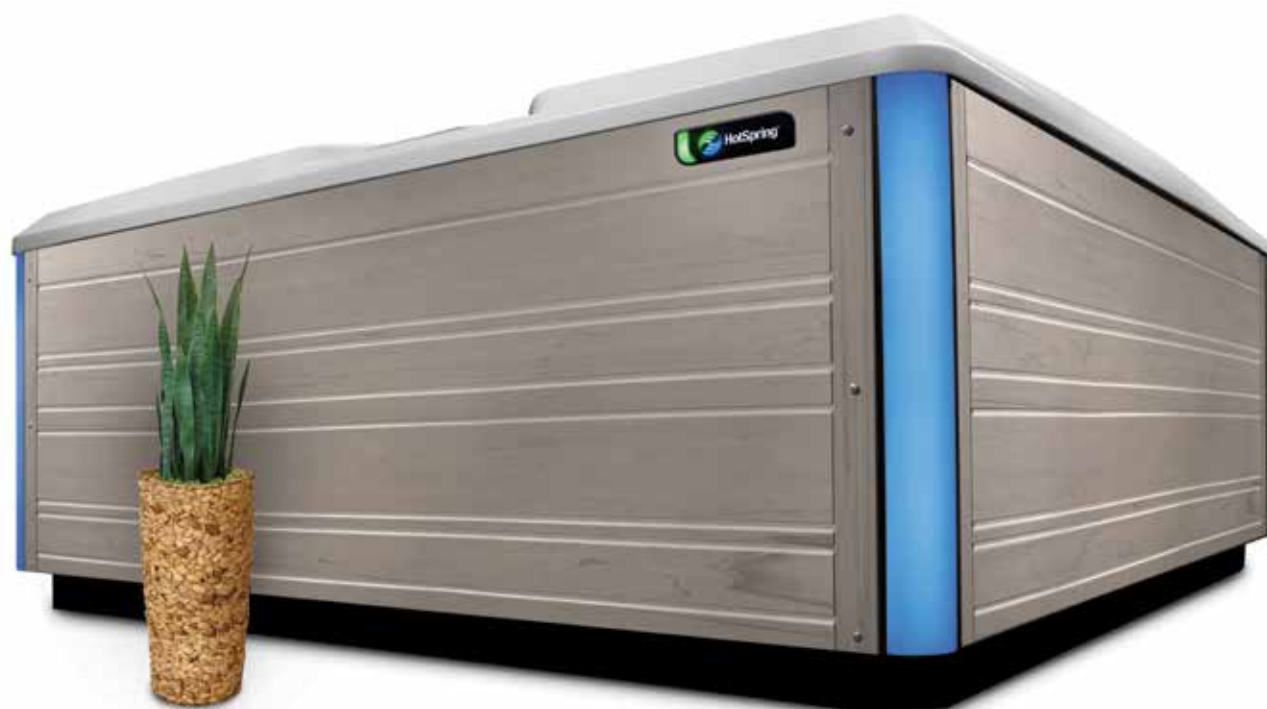

COLECCIÓN LIMELIGHT®

PRISM™

7

Asientos

73

Jets

Lounge

Asientos

230

Voltaje

9'2" x 7'7" x 38"

Dimensiones

Sistema Salino FreshWater® ya listo

Cuidado del agua