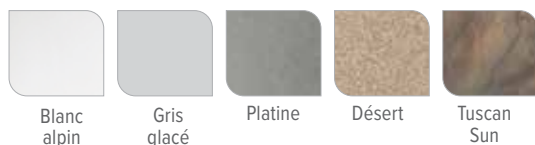

Couleurs de coques