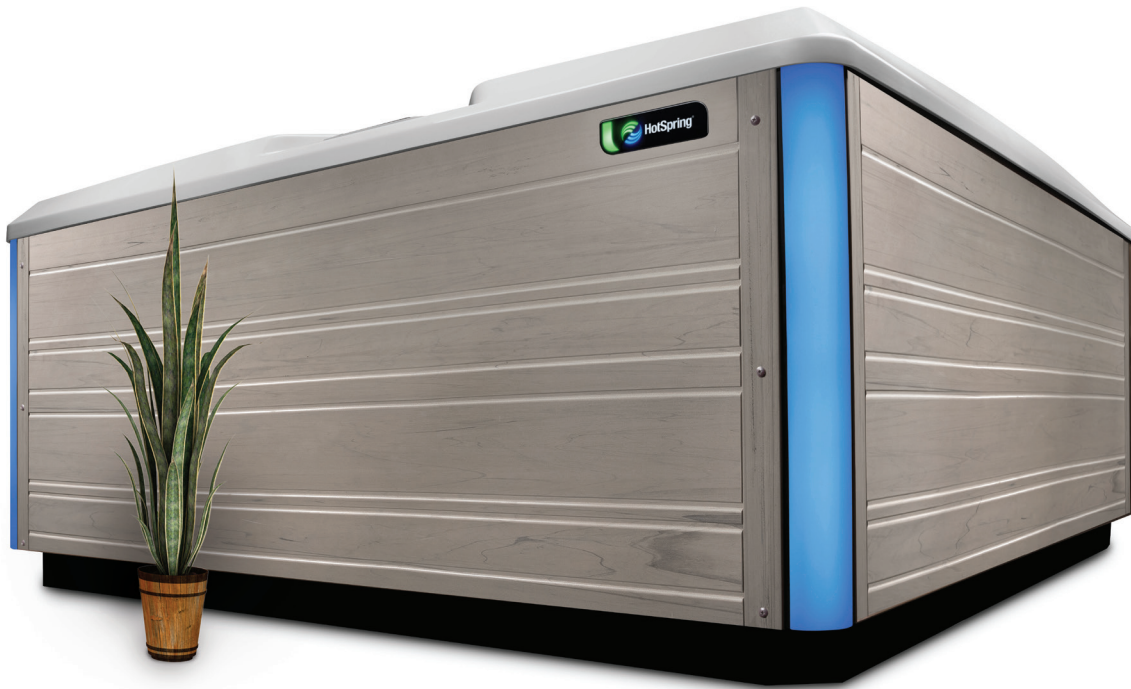

LIMELIGHT® COLLECTION

FLASH™

7

People

41

Jets

Open

Seating

230

Voltage

7' x 7' x 36"

Dimensions

FreshWater® Salt System Ready

Water Care