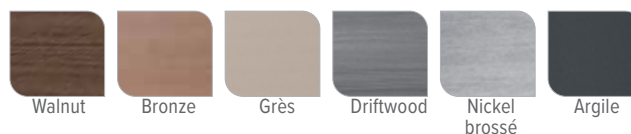

Couleurs de l'habillage

Couleurs des couvertures

Couleurs de coque et d'habillage*

Couleurs de l'habillage	Walnut	Bronze	Grès	Driftwood	Nickel brossé	Argile
Couleurs des coques	Blanc alpin Ivoire Tuscan Sun	Blanc alpin Ivoire	Blanc alpin Ivoire	Blanc alpin Gris glacé Platine	Blanc alpin Gris glacé	Blanc alpin Gris glacé Platine

Capacité	5 places
Dimensions	6'6" x 7' x 33" / 198 x 213 x 84 cm
Contenance	290 gallons / 1,100 litres
Poids	540 livres / 245 kg à sec ; 3,835 livres / 1,740 kg rempli**
Jets	22 au total • 1 jet Moto-Massage® DX • 2 jets SoothingStream™ • 1 jet FootStream™ • 2 jets rotatifs d'hydromassage • 1 jet directionnel d'hydromassage • 14 jets directionnels Precision™
Pompes à Jets	WaveMaster® 9000 ; une vitesse, 1.65 CV en fonctionnement continu, 3.5 CV en couple de décrochage
Pompe de circulation	SilentFlo 5000™ pour une filtration continue et silencieuse
Système d'entretien de l'eau	Adapté au système au sel FreshWater®
Panneau de commandes	IQ 2020™ avec télécommande sans fil 115 V / 20 anp. (Inclut un cordon d'alimentation protégé par disjoncteur différentiel) or 230 V / 50 amp, 60 Hz***

Système d'éclairage	Système d'éclairage multicolore Luminescence™ à quatre zones
Réchauffeur	No-Fault® en titane 1 500 W / 115 V or 6,000/230 V
Efficacité énergétique	Couches multiples d'isolation en mousse ; Certifiée selon les normes d'efficacité énergétique de la CEC (California Energy Commission) et l'APSP 14 pour les spas portables.
Système de filtration	Filtration à 100 % sans aucune dérivation, installation par le haut Filtres Tri-X™, 195 pieds carrés zone de filtration efficace
Couverture en vinyle	3.5" to 2.5" profilée, 2 livres en mousse dense, avec joint d'étanchéité en Chocolat ou Smoke
Options disponibles	Système de lève-couverture CoverCradle™, CoverCradle II, Lift 'n Glide™ ou UpRite™ Marches Marches de la Collection Highlife (Cocoa ou Smoke) Système de divertissement Système audio sans fil à technologie Bluetooth®

*Aucune commande spéciale ou remplacement de coque disponible. Les couleurs réelles et les produits peuvent varier par rapport à la représentation sur papier. Consultez le revendeur pour vérifier.

**Avec l'eau et 5 personnes de 175 livres chacune. Modèles d'exportation disponibles avec réchauffeur de 240 V, 50 Hz, 2,000 W

*** Tableau électrique secondaire protégé par disjoncteur différentiel requis pour 230V mode